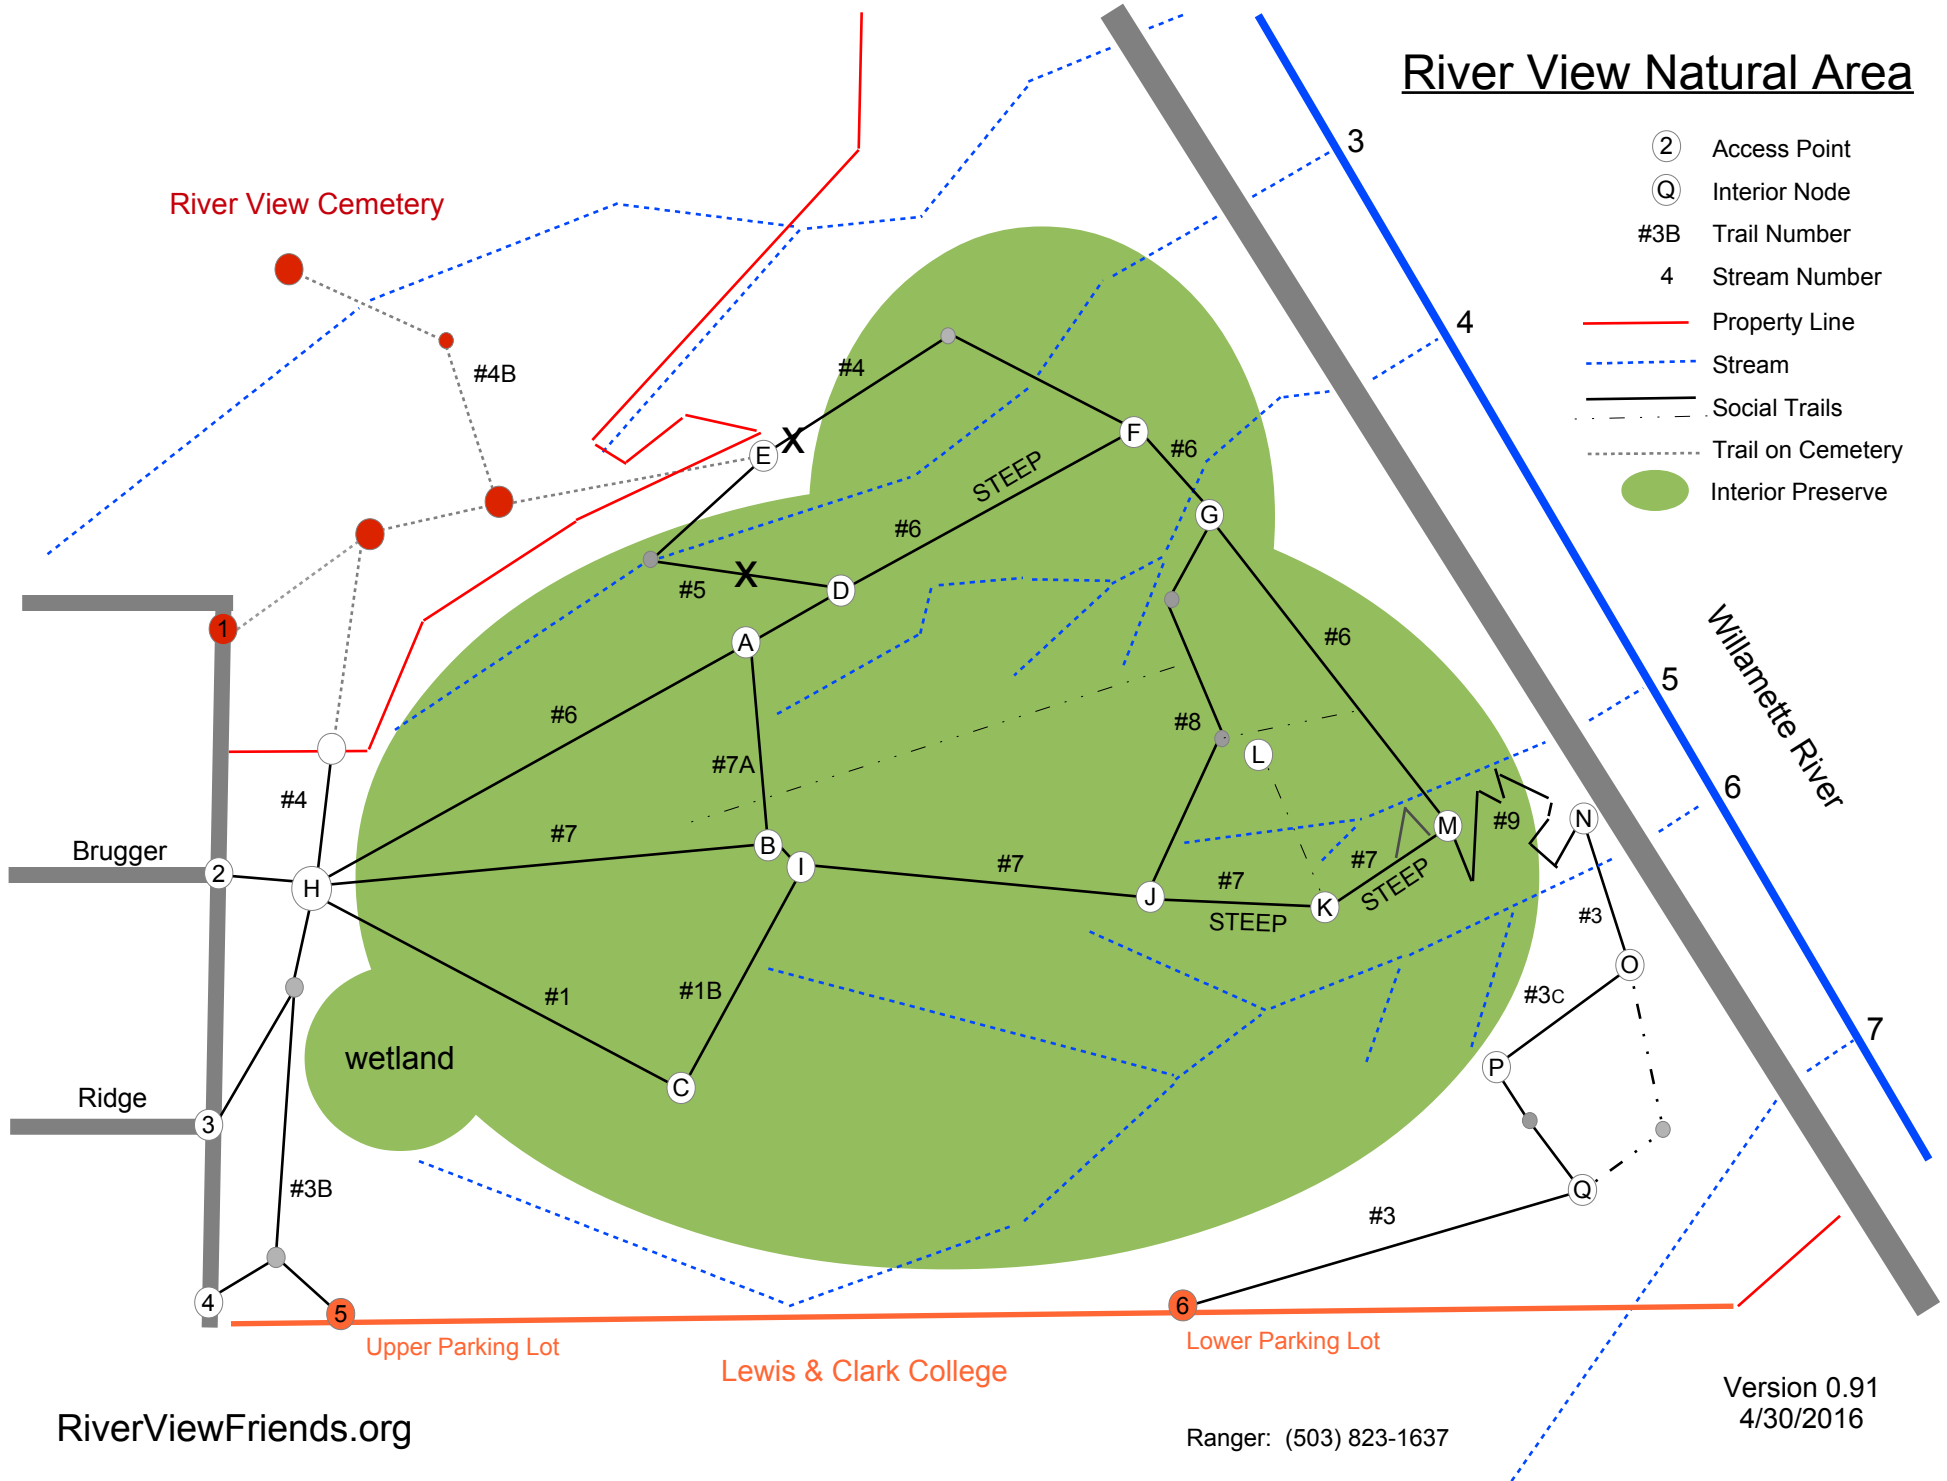

# River View Natural Area

- ② Access Point
- Ⓚ Interior Node
- #3B Trail Number
- 4 Stream Number
- Property Line
- ⋯ Stream
- Social Trails
- ⋯ Trail on Cemetery
- Interior Preserve