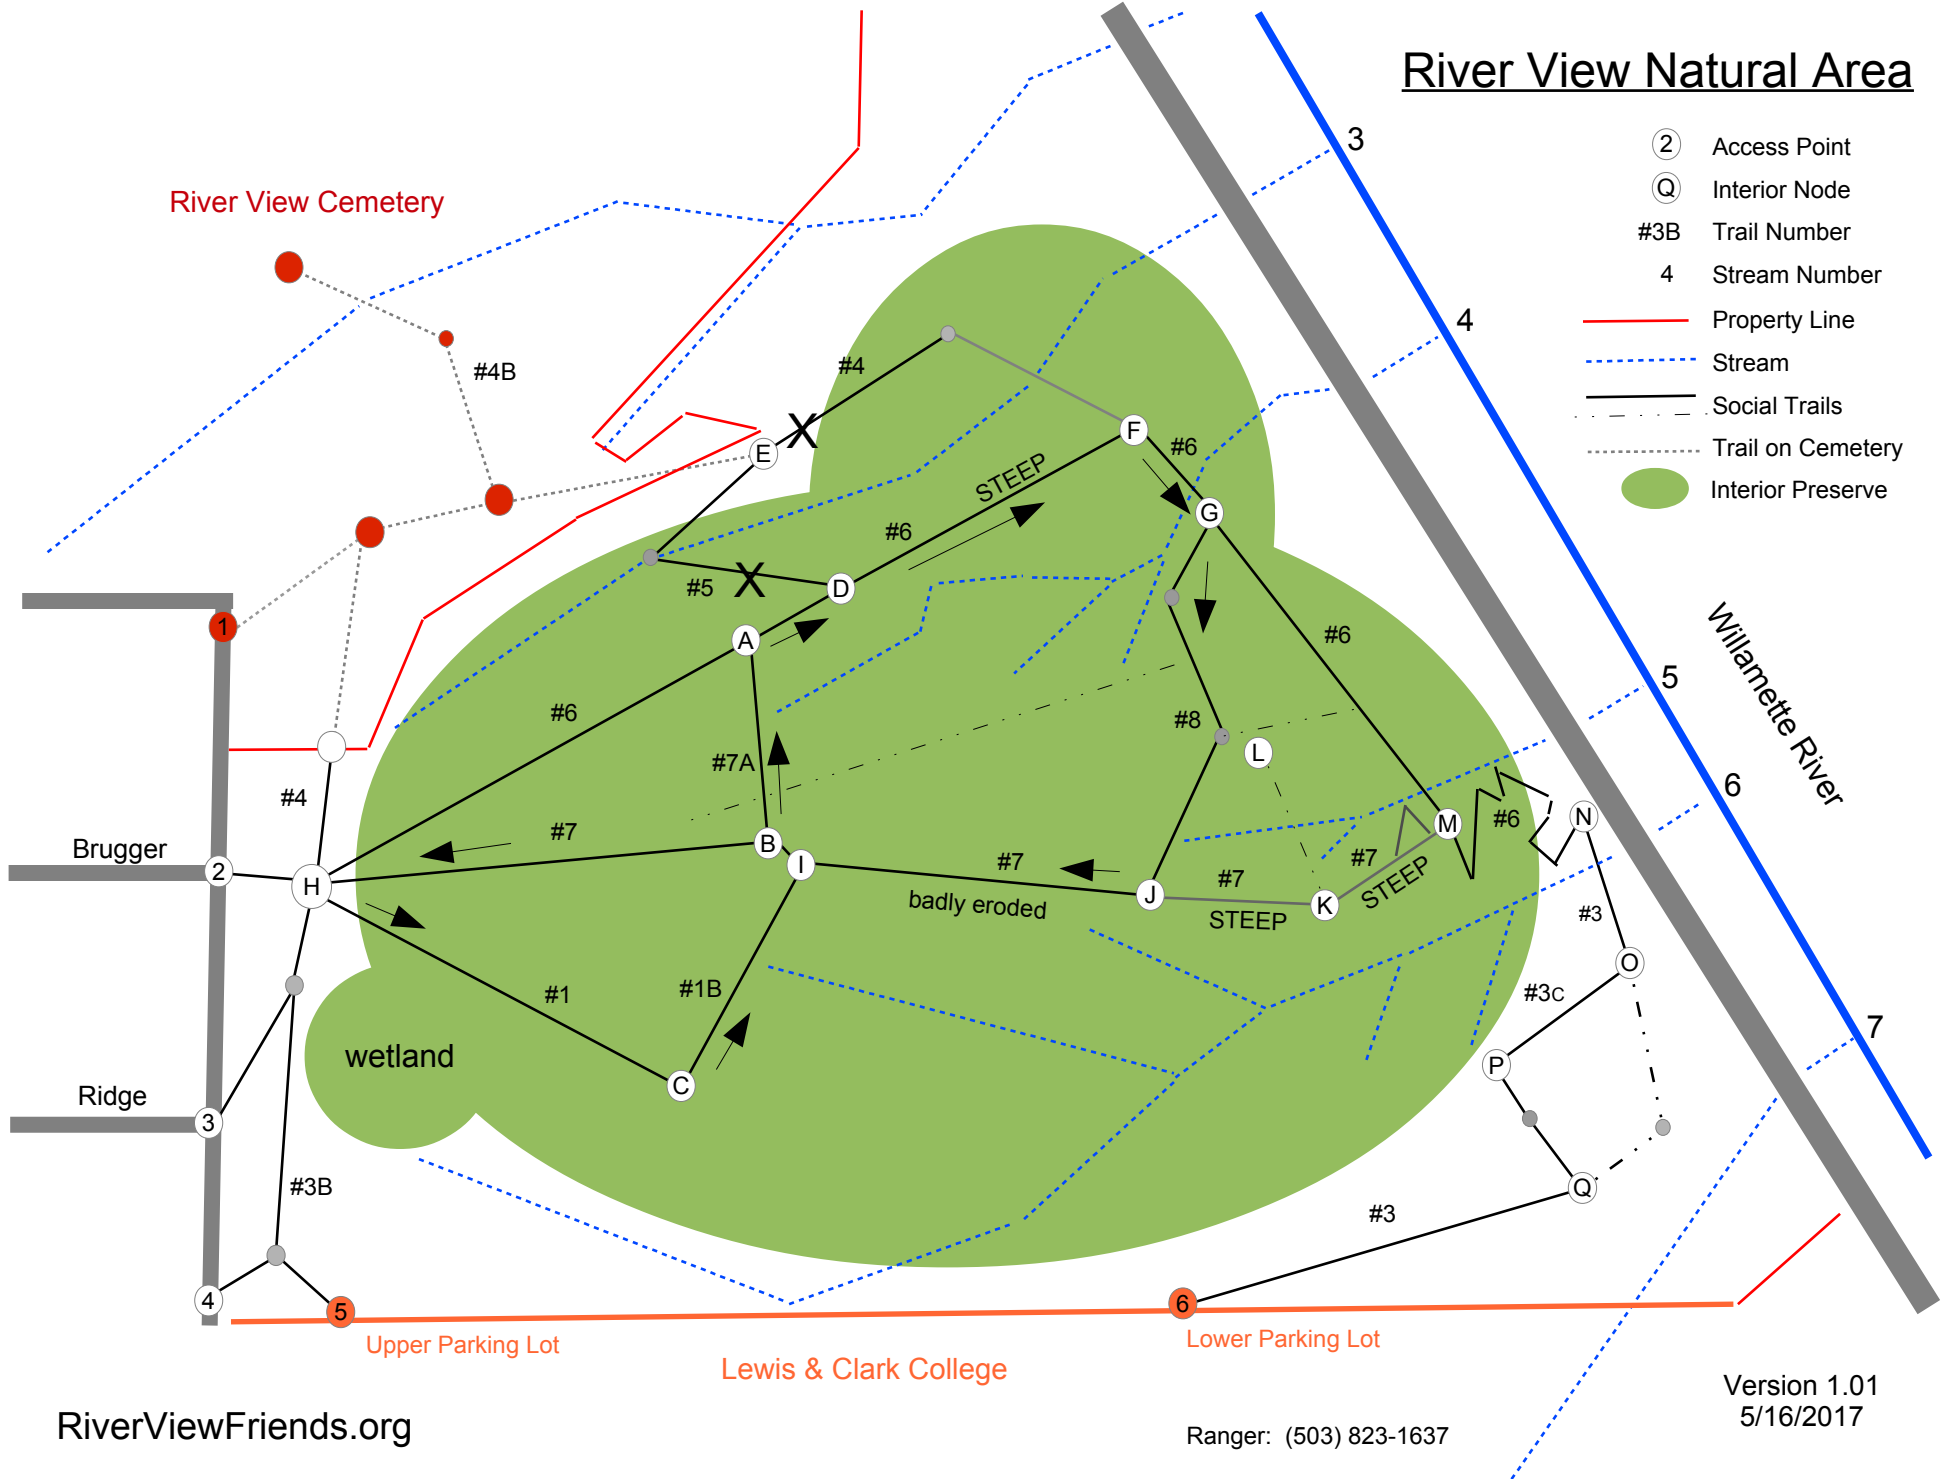

# River View Natural Area

- ② Access Point
- Ⓚ Interior Node
- #3B Trail Number
- 4 Stream Number
- Property Line
- ⋯ Stream
- Social Trails
- ⋯ Trail on Cemetery
- Interior Preserve