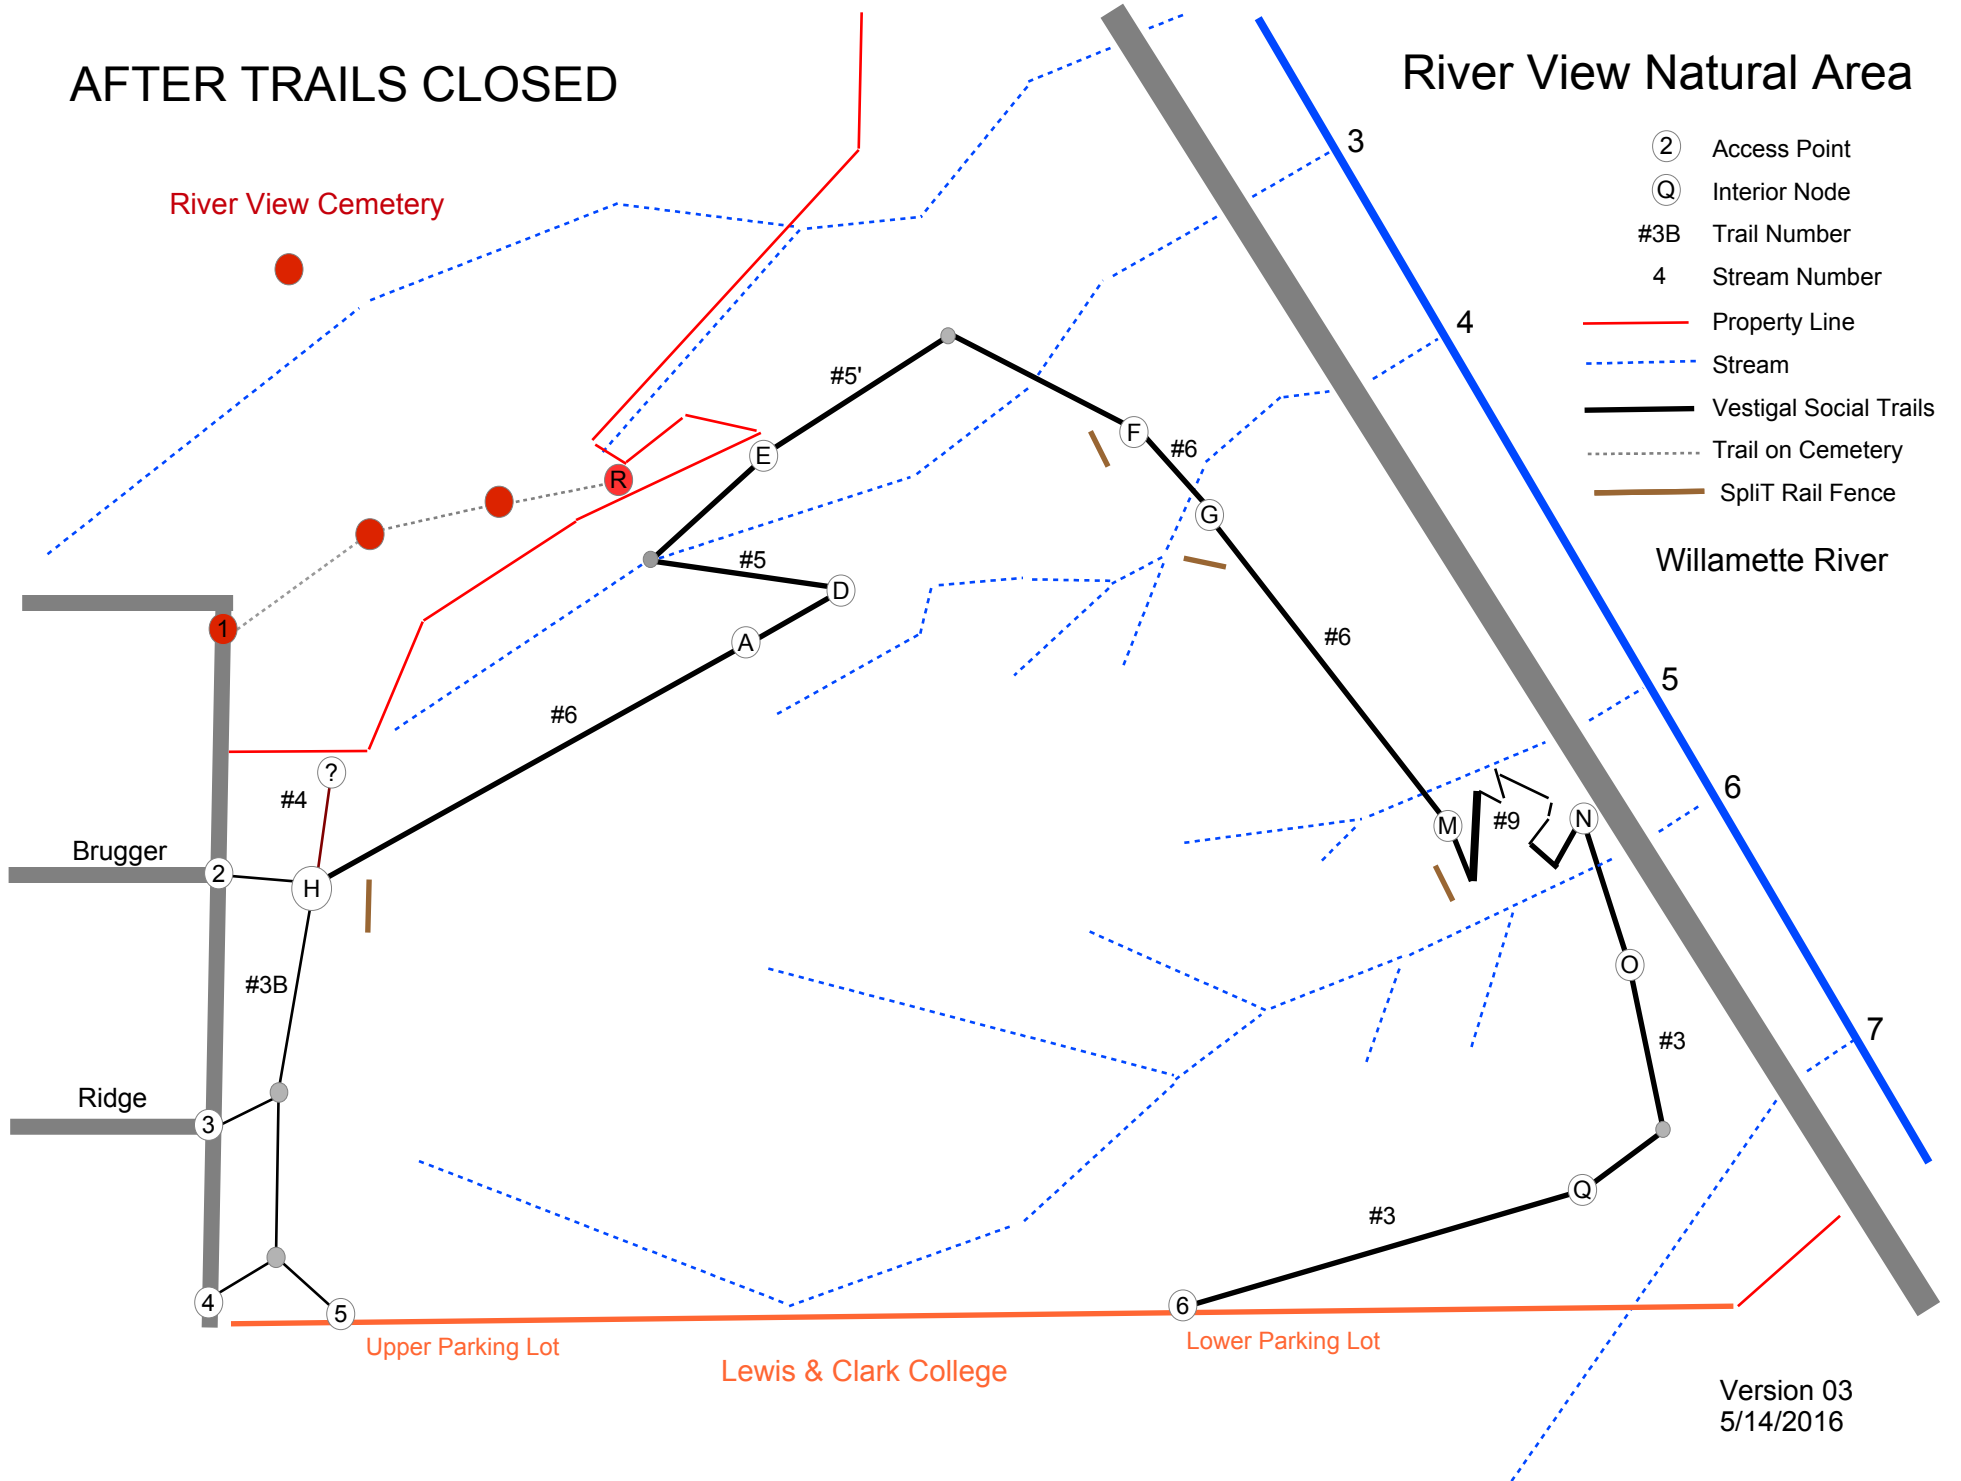

# AFTER TRAILS CLOSED

# River View Natural Area

- ② Access Point
- Ⓚ Interior Node
- #3B Trail Number
- 4 Stream Number
- Property Line
- - - Stream
- Vestigial Social Trails
- ⋯ Trail on Cemetery
- - - Split Rail Fence

Willamette River